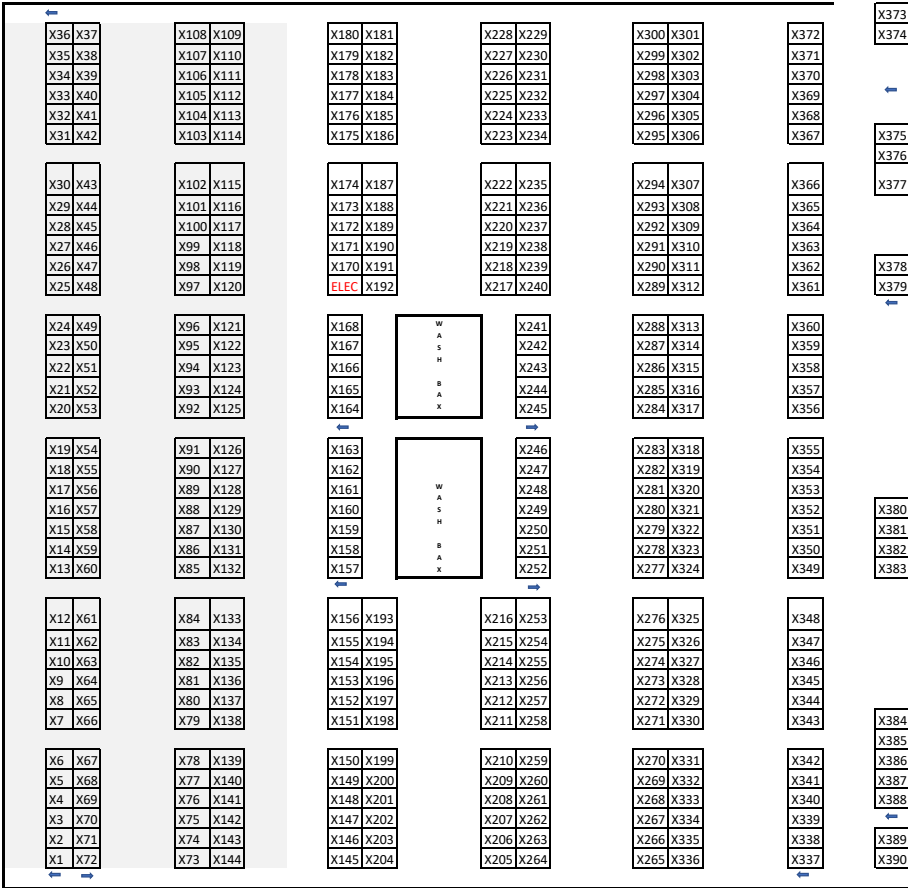

WORLD EQUESTRIAN CENTER

BACK PARKING LOT - BARN X

BACK PARKING LOT - BARN Y

TO HOTEL

TO R/V & EXIT