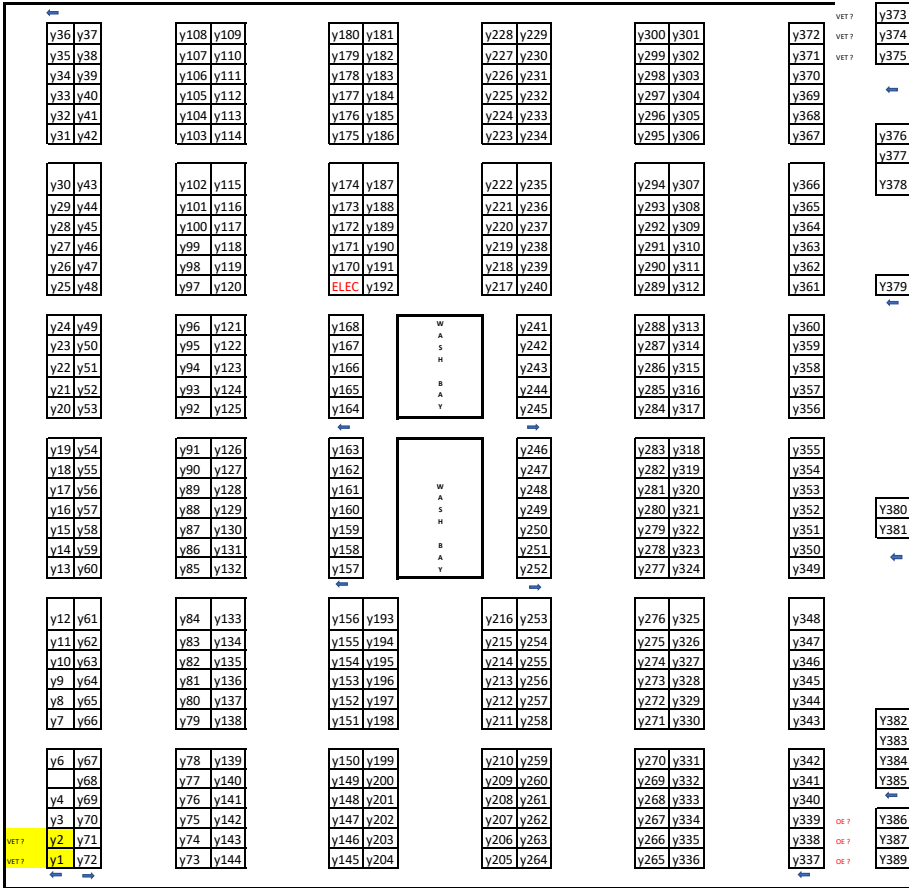

WORLD EQUESTRIAN CENTER

BACK PARKING LOT - BARN X

BACK PARKING LOT - BARN Y

TO HOTEL

TO R/V & EXIT